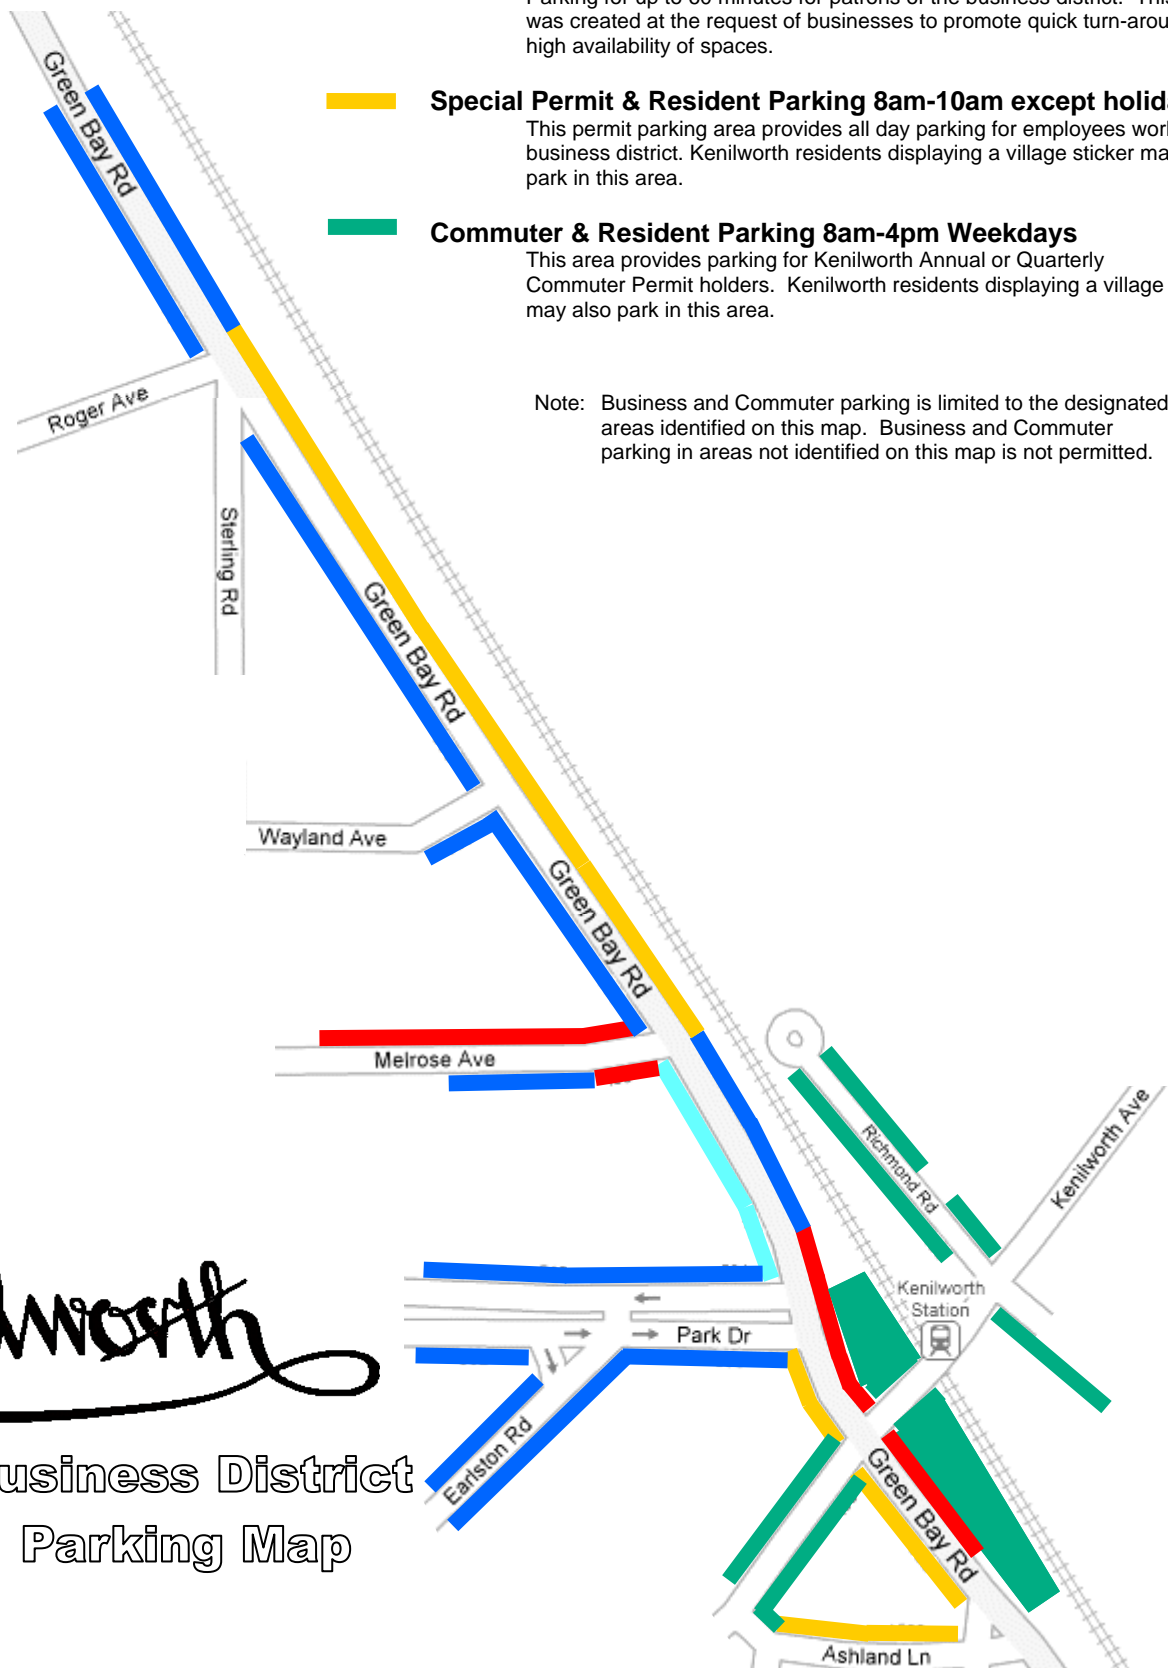

 **No Parking Anytime**

 **90 minute parking 8am-5pm except Sundays or holidays**  
Parking for up to 90 minutes for patrons of the business district.

 **60 minute parking 8am-5pm except Sundays or holidays**  
Parking for up to 60 minutes for patrons of the business district. This zone was created at the request of businesses to promote quick turn-around and high availability of spaces.

 **Special Permit & Resident Parking 8am-10am except holidays**  
This permit parking area provides all day parking for employees working in the business district. Kenilworth residents displaying a village sticker may also park in this area.

 **Commuter & Resident Parking 8am-4pm Weekdays**  
This area provides parking for Kenilworth Annual or Quarterly Commuter Permit holders. Kenilworth residents displaying a village sticker may also park in this area.

Note: Business and Commuter parking is limited to the designated areas identified on this map. Business and Commuter parking in areas not identified on this map is not permitted.

*Kenilworth*

Business District  
Parking Map